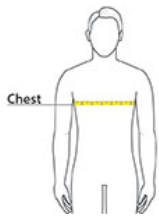

### PRODUCT MEASUREMENTS

	XS	S	M	L	XL
Size	6-7	8-9	10-12	14-16	18-20
Body Length at Back	20 7/8	22	23 1/4	24 5/8	26
Chest	14 5/8	15 3/8	16 1/2	17 3/4	19 1/8
Sleeve Length from Center Back	12 5/8	13 3/8	14 1/8	15 1/8	16 3/8

**Body Length at Back:** Measured from high point shoulder to finished hem at back.

**Chest:** Measured across the chest one inch below armhole when laid flat.

**Sleeve Length from Center Back:** Measure from Center Back neck to shoulder point to sleeve hem.

### SIZE CHARTS

	XS	S	M	L	XL
Size	6-7	8-9	10-12	14-16	18-20
Chest	25 1/2-26	26-27	27- 29 1/2	29 1/2-32	32-35

## HOW TO MEASURE